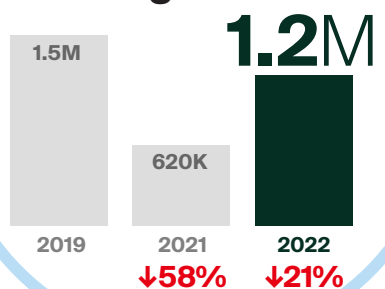

DECEMBER 2022 OVERNIGHT ARRIVALS at a glance*

*Canadian borders opened to the US on Aug 9, 2021, and to other countries on Sep 7, 2021.

↓↑% = Percent change (%) compared to the same period in 2019**

Mode of Overnight Arrivals in December 2022

Total December Overnight Arrivals

**Percentages shown are year-over-year changes compared to the same period in 2019.

Arrivals figures are preliminary estimates and are subject to change.

Infographic designed by @DestinationCAN