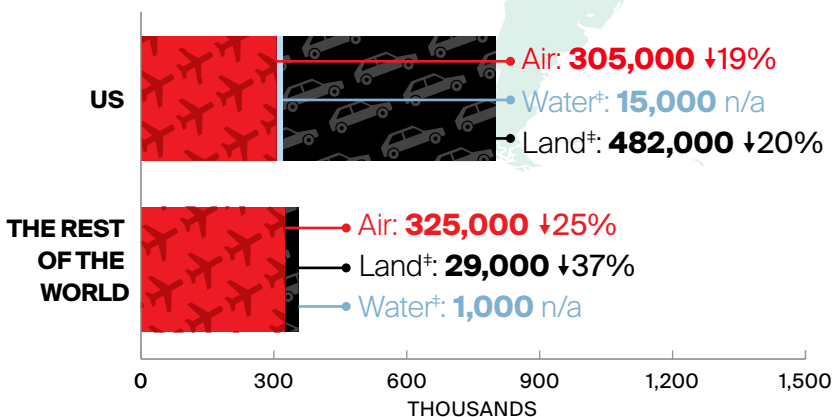

DECEMBER 2022 OVERNIGHT ARRIVALS at a glance*

*Canadian borders opened to the US on Aug 9, 2021, and to other countries on Sep 7, 2021.

↓↑% = Percent change (%) compared to the same period in 2019**

Mode of Overnight Arrivals in December 2022

Total December Overnight Arrivals

**Percentages shown are year-over-year changes compared to the same period in 2019.

Arrivals figures are preliminary estimates and are subject to change.

Infographic designed by @DestinationCAN