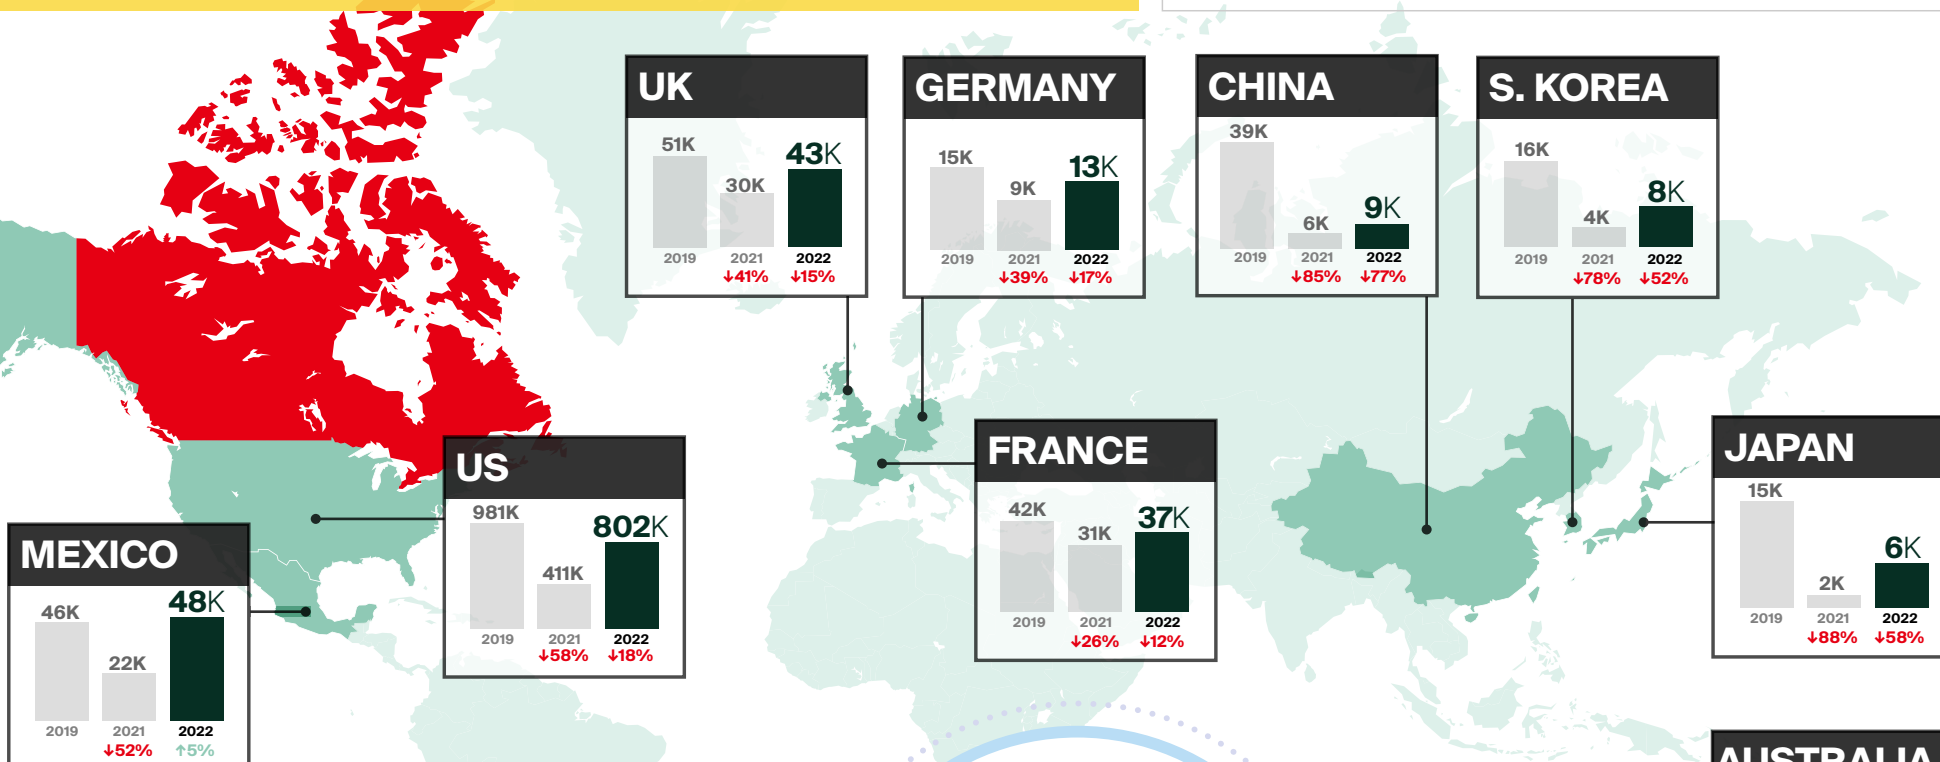

DECEMBER 2022 OVERNIGHT ARRIVALS at a glance*

*Canadian borders opened to the US on Aug 9, 2021, and to other countries on Sep 7, 2021.

↓↑% = Percent change (%) compared to the same period in 2019**

Mode of Overnight Arrivals in December 2022

Total December Overnight Arrivals

**Percentages shown are year-over-year changes compared to the same period in 2019.

Arrivals figures are preliminary estimates and are subject to change.

Infographic designed by @DestinationCAN