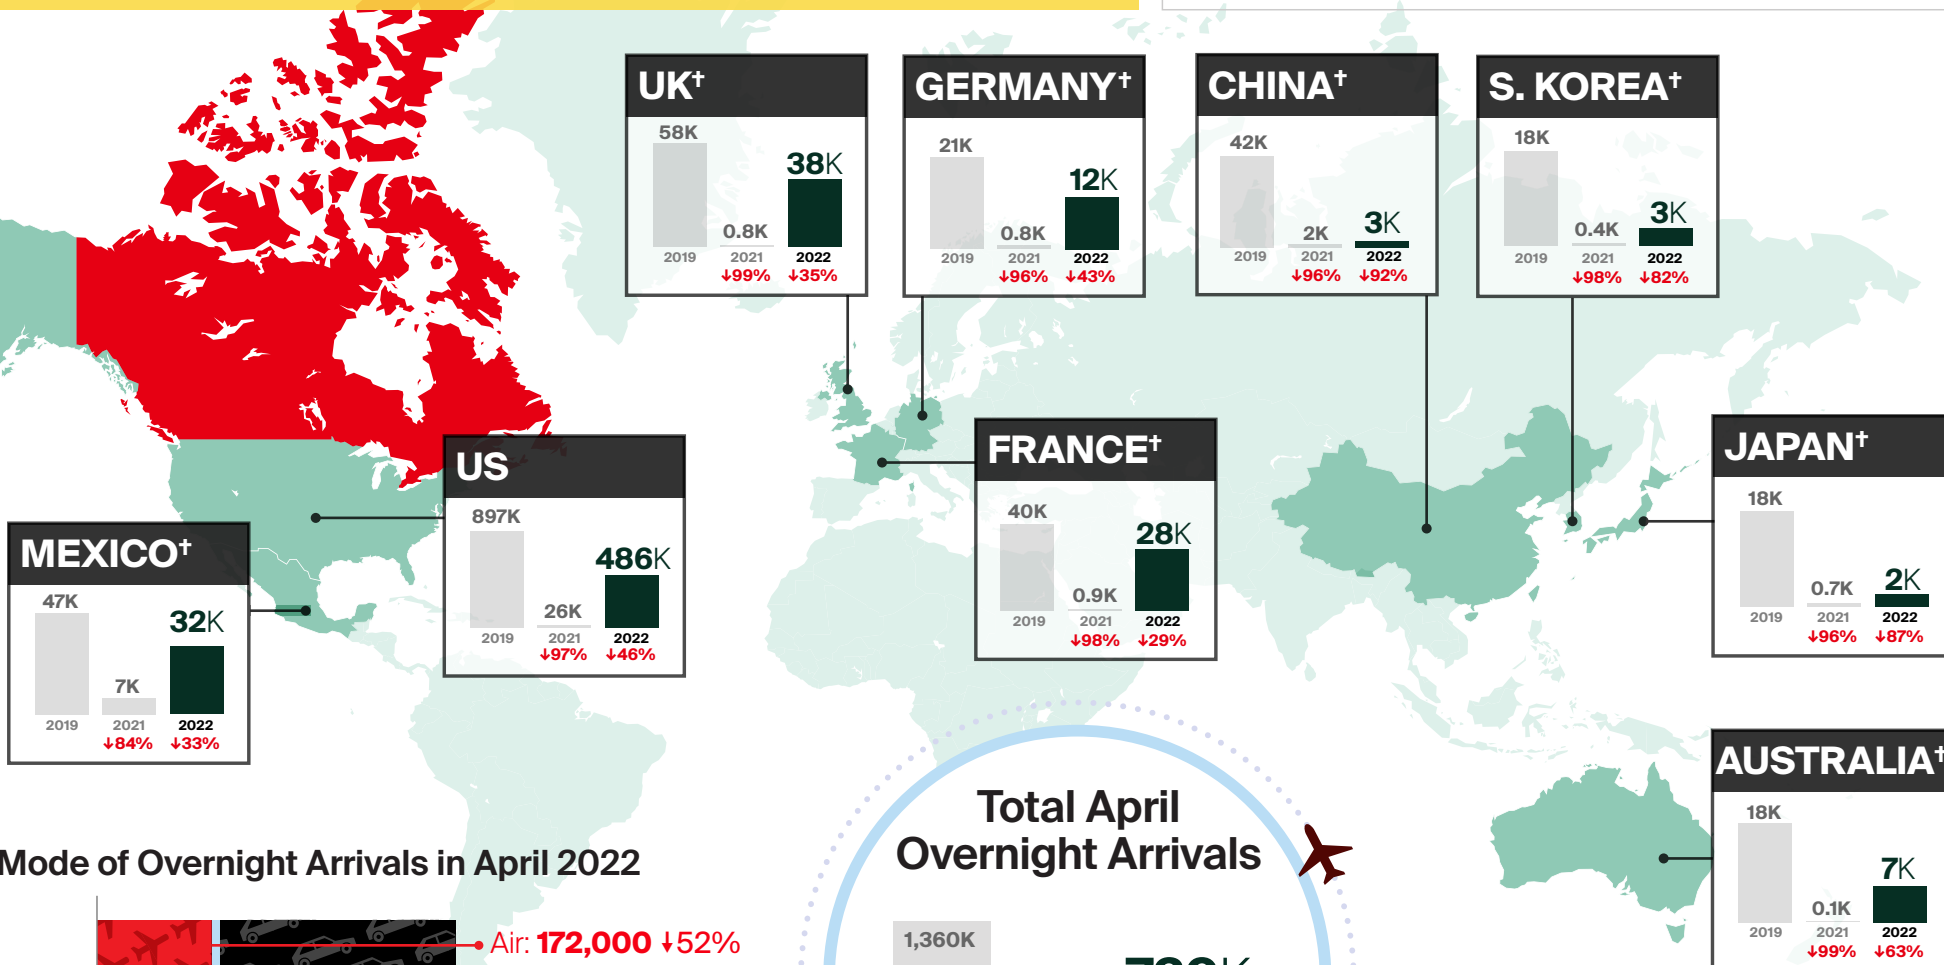

APRIL 2022 OVERNIGHT ARRIVALS at a glance*

*Canadian borders opened to the US on Aug 9, 2021, and to international on Sep 7, 2021.

↓↑% = Percent change (%) compared to the same period in 2019**

Mode of Overnight Arrivals in April 2022

Total April Overnight Arrivals

**Percentages shown are year-over-year changes compared to the same period in 2019.

The number of traveller arrivals for DC markets, excluding the United States, includes same day and overnight arrivals, whereas arrivals from the United States and globally only includes overnight arrivals (tourists).

*Note: Arrivals by ferry are now included in water arrivals as of 2022, whereas arrivals by ferry were included in land arrivals in previous years.