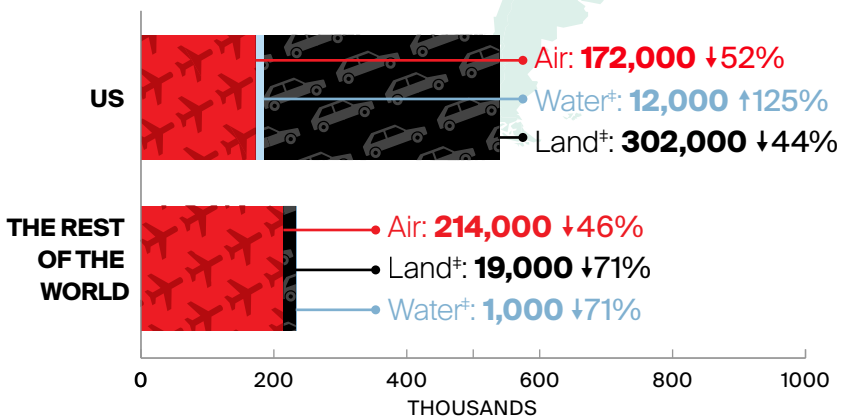

APRIL 2022 OVERNIGHT ARRIVALS at a glance*

*Canadian borders opened to the US on Aug 9, 2021, and to international on Sep 7, 2021.

↓↑% = Percent change (%) compared to the same period in 2019**

Mode of Overnight Arrivals in April 2022

Total April Overnight Arrivals

**Percentages shown are year-over-year changes compared to the same period in 2019.

The number of traveller arrivals for DC markets, excluding the United States, includes same day and overnight arrivals, whereas arrivals from the United States and globally only includes overnight arrivals (tourists).