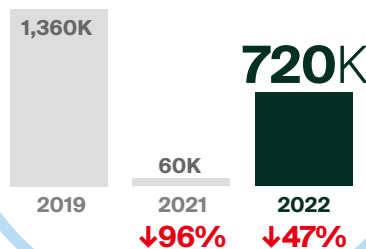

APRIL 2022 OVERNIGHT ARRIVALS at a glance*

*Canadian borders opened to the US on Aug 9, 2021, and to international on Sep 7, 2021.

↓↑% = Percent change (%) compared to the same period in 2019**

Mode of Overnight Arrivals in April 2022

Total April Overnight Arrivals

**Percentages shown are year-over-year changes compared to the same period in 2019.

The number of traveller arrivals for DC markets, excluding the United States, includes same day and overnight arrivals, whereas arrivals from the United States and globally only includes overnight arrivals (tourists).