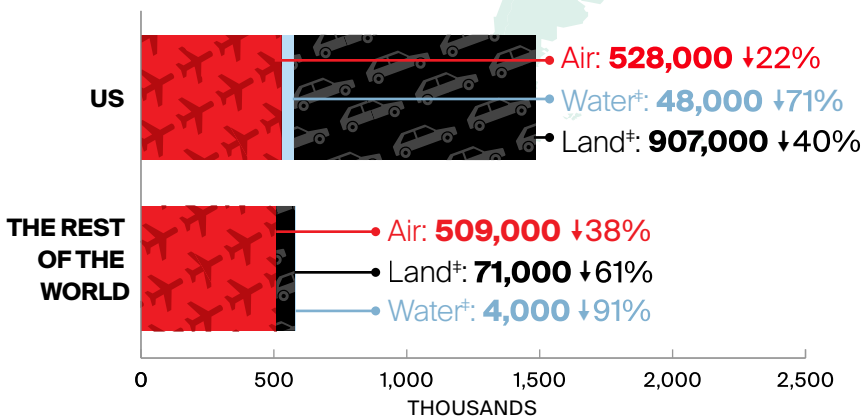

JULY 2022 OVERNIGHT ARRIVALS at a glance*

*Canadian borders opened to the US on Aug 9, 2021, and to international on Sep 7, 2021.

↓↑% = Percent change (%) compared to the same period in 2019**

Mode of Overnight Arrivals in July 2022

**Percentages shown are year-over-year changes compared to the same period in 2019.

Arrivals figures are preliminary estimates and are subject to change.

Infographic designed by @DestinationCAN

For more information, visit www.destinationcanada.com