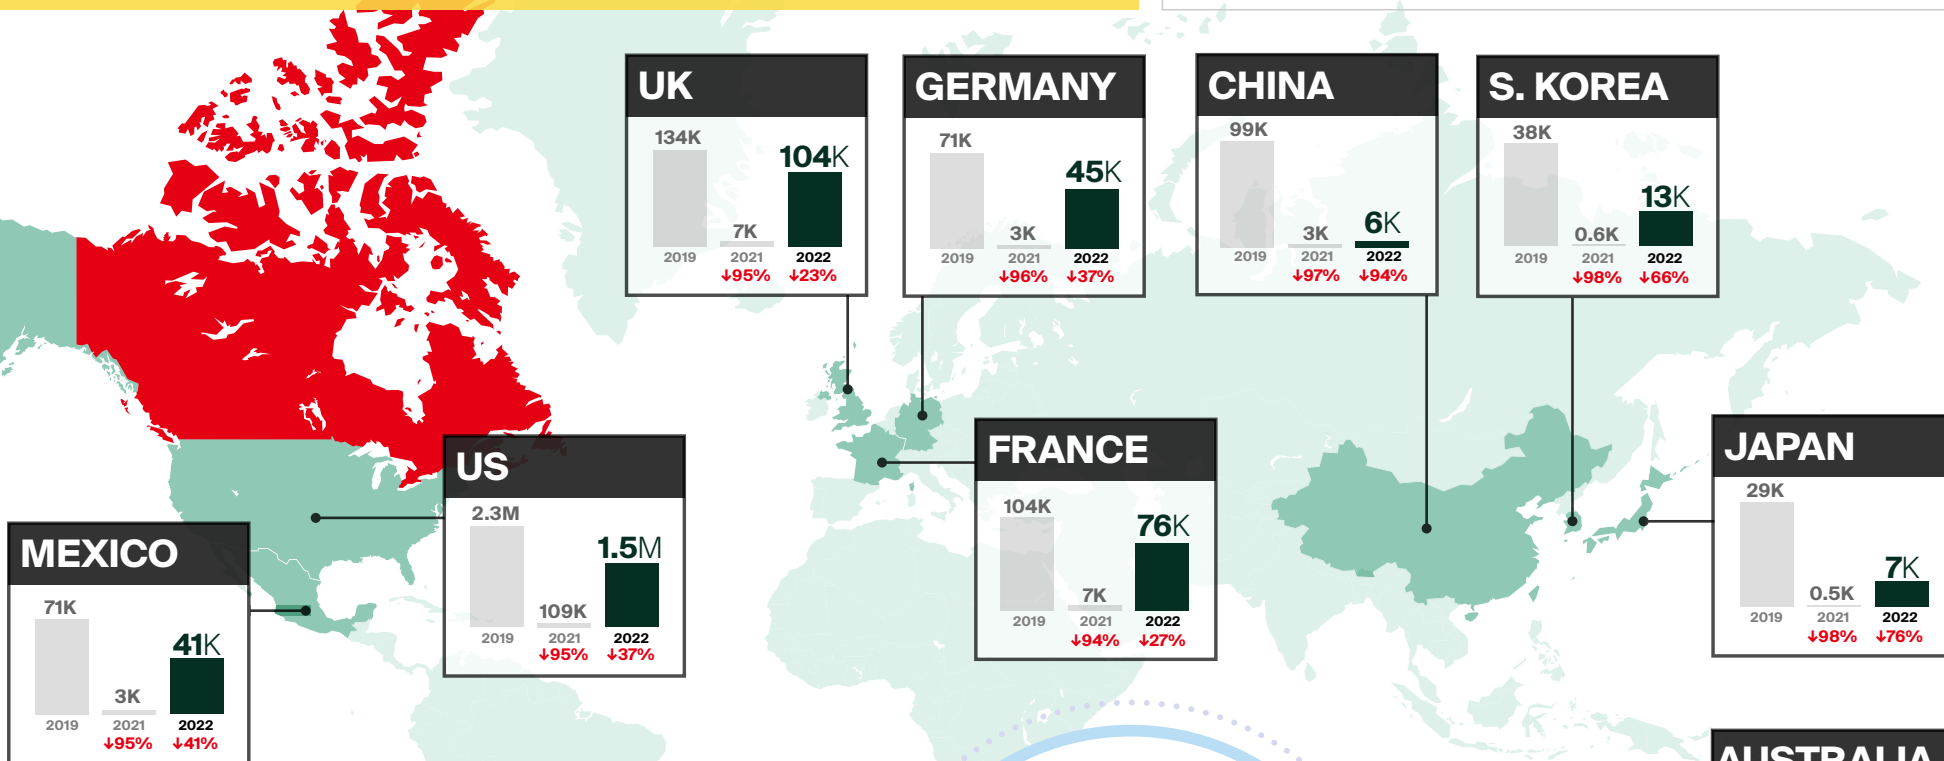

JULY 2022 OVERNIGHT ARRIVALS at a glance*

*Canadian borders opened to the US on Aug 9, 2021, and to international on Sep 7, 2021.

↓↑% = Percent change (%) compared to the same period in 2019**

Mode of Overnight Arrivals in July 2022

**Percentages shown are year-over-year changes compared to the same period in 2019.

Arrivals figures are preliminary estimates and are subject to change.

Infographic designed by @DestinationCAN

For more information, visit www.destinationcanada.com