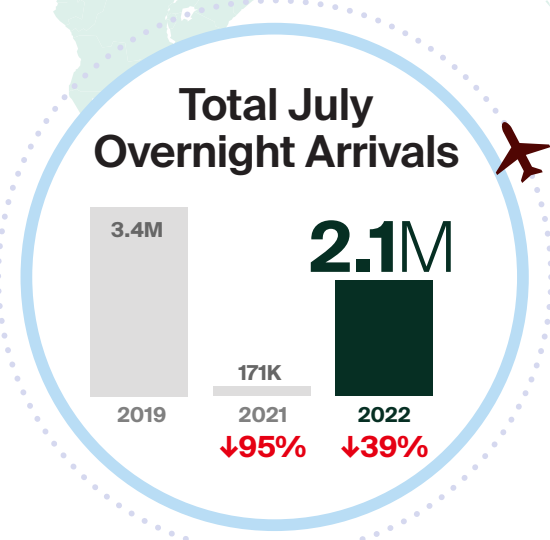

JULY 2022 OVERNIGHT ARRIVALS at a glance*

*Canadian borders opened to the US on Aug 9, 2021, and to international on Sep 7, 2021.

↓↑% = Percent change (%) compared to the same period in 2019**

Mode of Overnight Arrivals in July 2022

**Percentages shown are year-over-year changes compared to the same period in 2019.

Arrivals figures are preliminary estimates and are subject to change.

Infographic designed by @DestinationCAN

For more information, visit www.destinationcanada.com