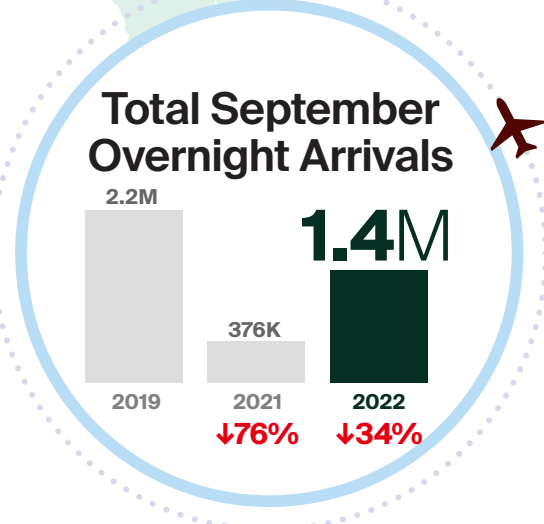

# SEPTEMBER 2022 OVERNIGHT ARRIVALS at a glance\*

\*Canadian borders opened to the US on Aug 9, 2021, and to other countries on Sep 7, 2021.

↓↑% = Percent change (%) compared to the same period in 2019\*\*

## Mode of Overnight Arrivals in September 2022

\*\*Percentages shown are year-over-year changes compared to the same period in 2019.

Arrivals figures are preliminary estimates and are subject to change.