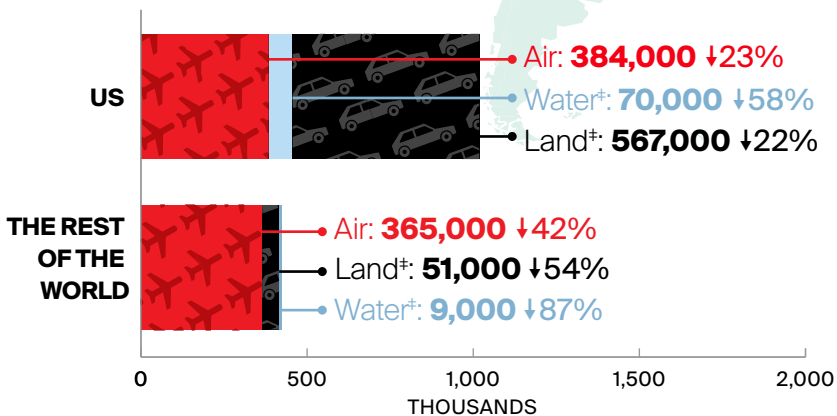

# SEPTEMBER 2022 OVERNIGHT ARRIVALS at a glance\*

\*Canadian borders opened to the US on Aug 9, 2021, and to other countries on Sep 7, 2021.

↓↑% = Percent change (%) compared to the same period in 2019\*\*

## Mode of Overnight Arrivals in September 2022

\*\*Percentages shown are year-over-year changes compared to the same period in 2019.

Arrivals figures are preliminary estimates and are subject to change.