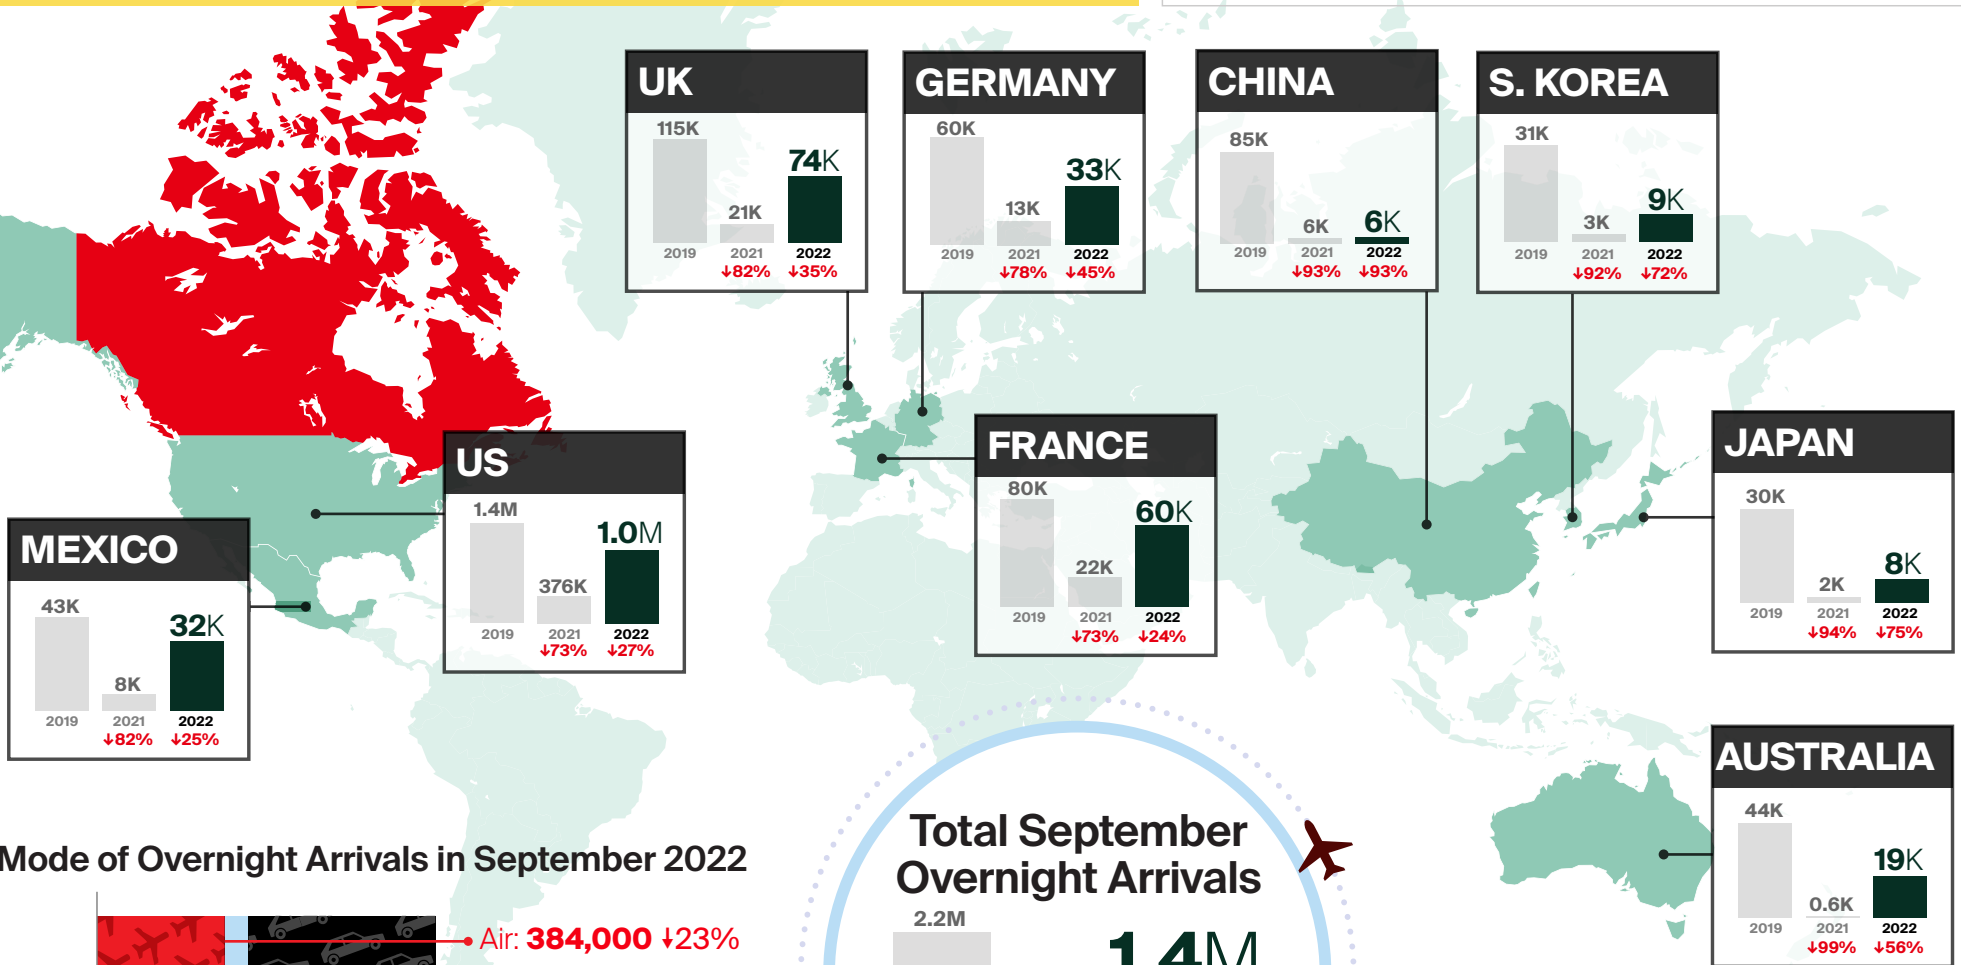

# SEPTEMBER 2022 OVERNIGHT ARRIVALS at a glance\*

\*Canadian borders opened to the US on Aug 9, 2021, and to other countries on Sep 7, 2021.

↓↑% = Percent change (%) compared to the same period in 2019\*\*

## Mode of Overnight Arrivals in September 2022

\*\*Percentages shown are year-over-year changes compared to the same period in 2019.

Arrivals figures are preliminary estimates and are subject to change.

\*Note: Arrivals by ferry are now included in water arrivals as of 2022, whereas arrivals by ferry were included in land arrivals in previous years.