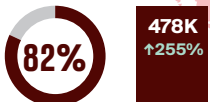

UNITED STATES