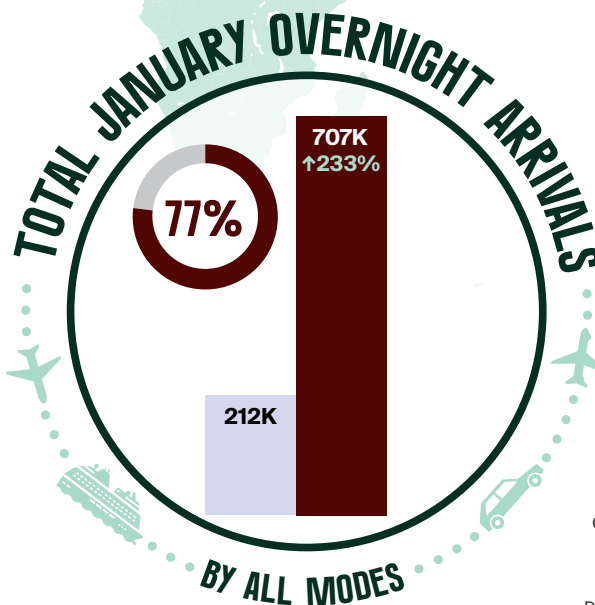

JANUARY 2023

OVERNIGHT ARRIVALS AT A GLANCE

LEGEND

Overnight arrivals

↓↑% = Percent change (%) compared to the same period in 2022

After reopening its borders to international travel in late summer 2021, Canada removed all COVID-19 border regulations on October 1, 2022.

UNITED STATES

MEXICO

UK

GERMANY

FRANCE

CHINA

JAPAN

SOUTH KOREA

Mode of Arrivals in January 2023

AUSTRALIA

Overnight arrivals are preliminary estimates and are subject to change.

Infographic designed by @destinationcan

For more information, visit www.Destinationcanada.com