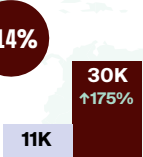

JANUARY 2023

OVERNIGHT ARRIVALS AT A GLANCE

LEGEND

Overnight arrivals

↓↑% = Percent change (%) compared to the same period in 2022

After reopening its borders to international travel in late summer 2021, Canada removed all COVID-19 border regulations on October 1, 2022.

UNITED STATES

MEXICO

UK

GERMANY

FRANCE

CHINA

JAPAN

SOUTH KOREA