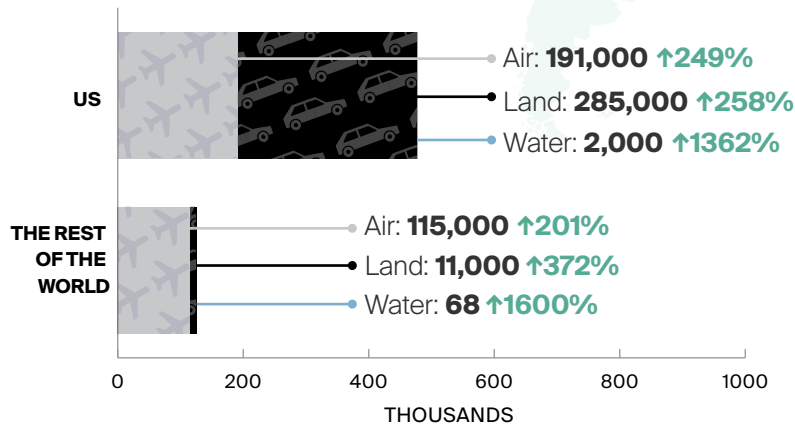

MEXICO

UK

GERMANY

FRANCE

CHINA

JAPAN

SOUTH KOREA

Mode of Arrivals in January 2023