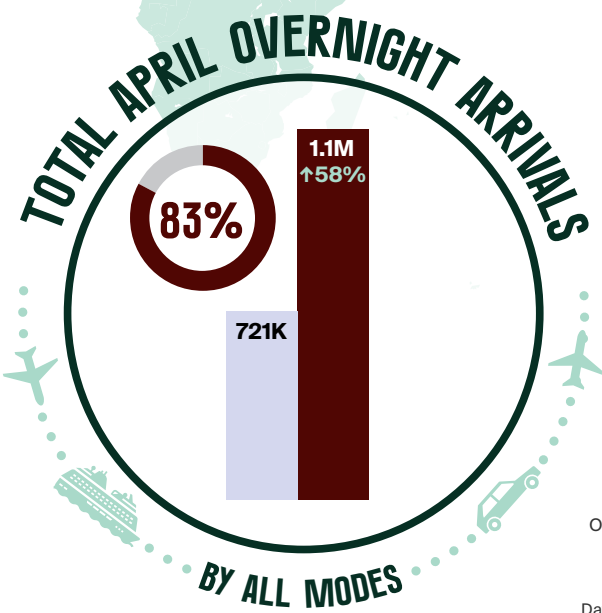

APRIL 2023 OVERNIGHT ARRIVALS AT A GLANCE

LEGEND

% current proportion of 2019 levels

Overnight arrivals

↓↑% = Percent change (%) compared to the same period in 2022

After reopening its borders to international travel in late summer 2021, Canada removed all COVID-19 border regulations on October 1, 2022.