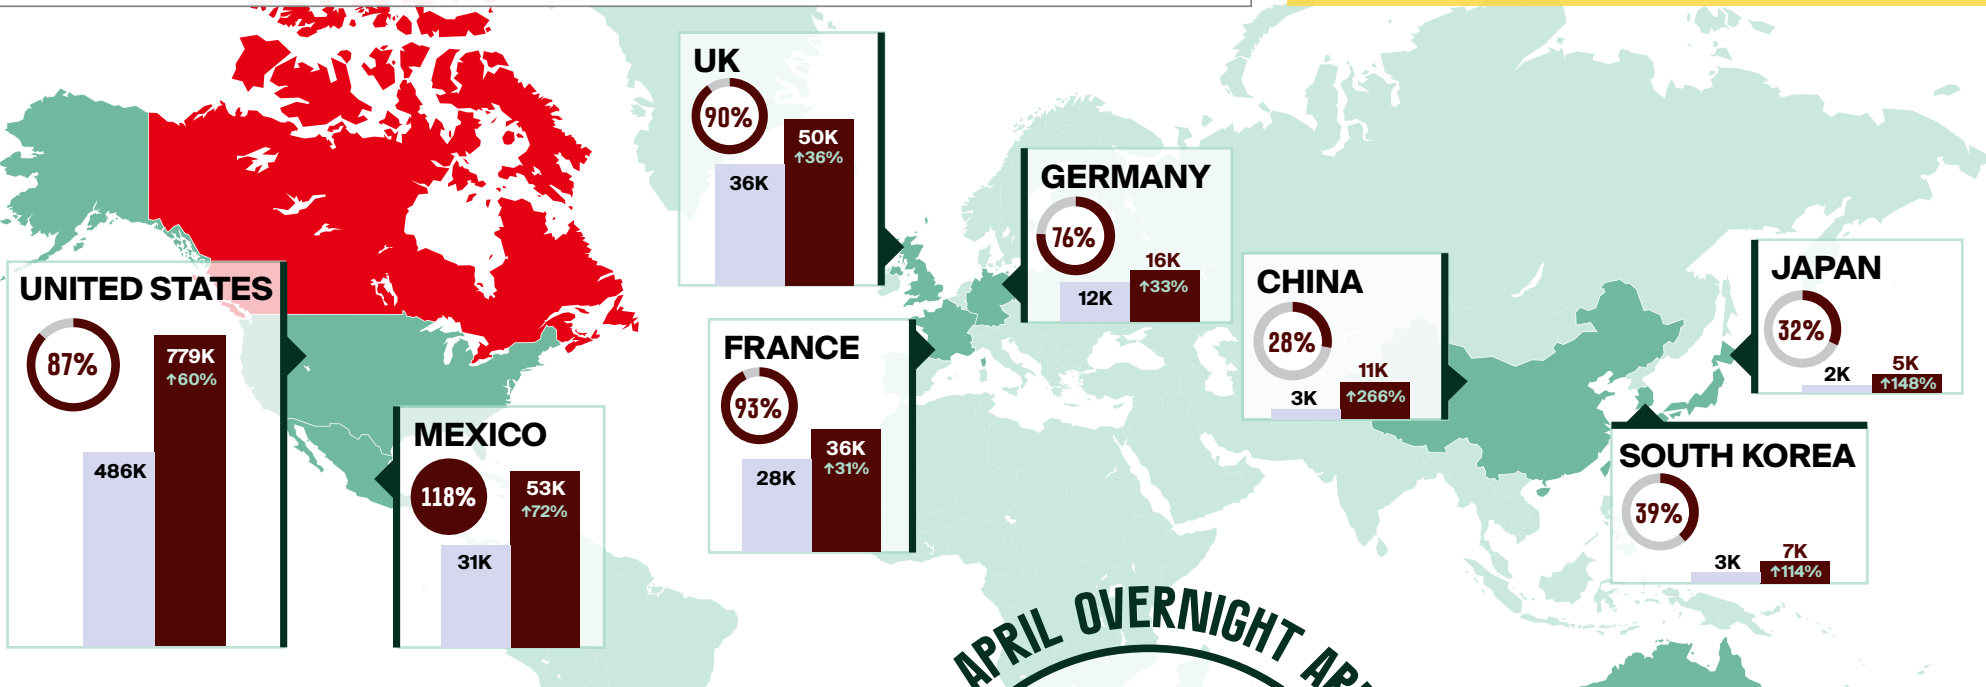

APRIL 2023 OVERNIGHT ARRIVALS AT A GLANCE

LEGEND

% current proportion of 2019 levels

Overnight arrivals

↓↑% = Percent change (%) compared to the same period in 2022

After reopening its borders to international travel in late summer 2021, Canada removed all COVID-19 border regulations on October 1, 2022.