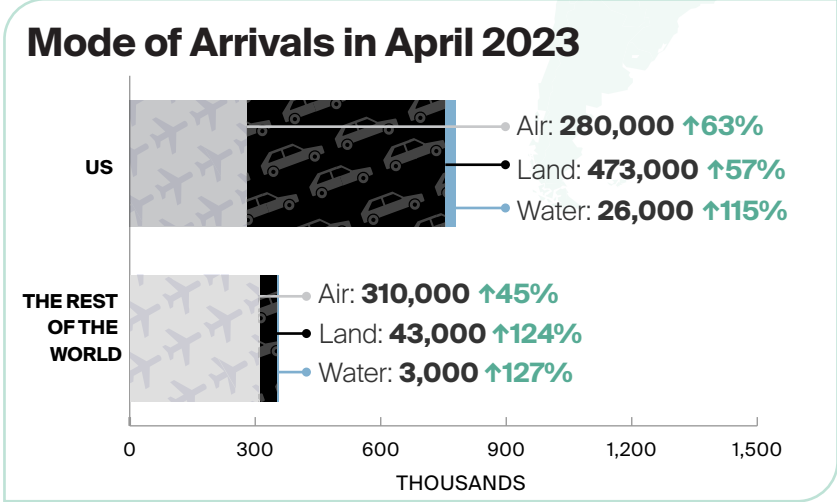

APRIL 2023 OVERNIGHT ARRIVALS AT A GLANCE

LEGEND

% current proportion of 2019 levels

Overnight arrivals

↓↑% = Percent change (%) compared to the same period in 2022

After reopening its borders to international travel in late summer 2021, Canada removed all COVID-19 border regulations on October 1, 2022.