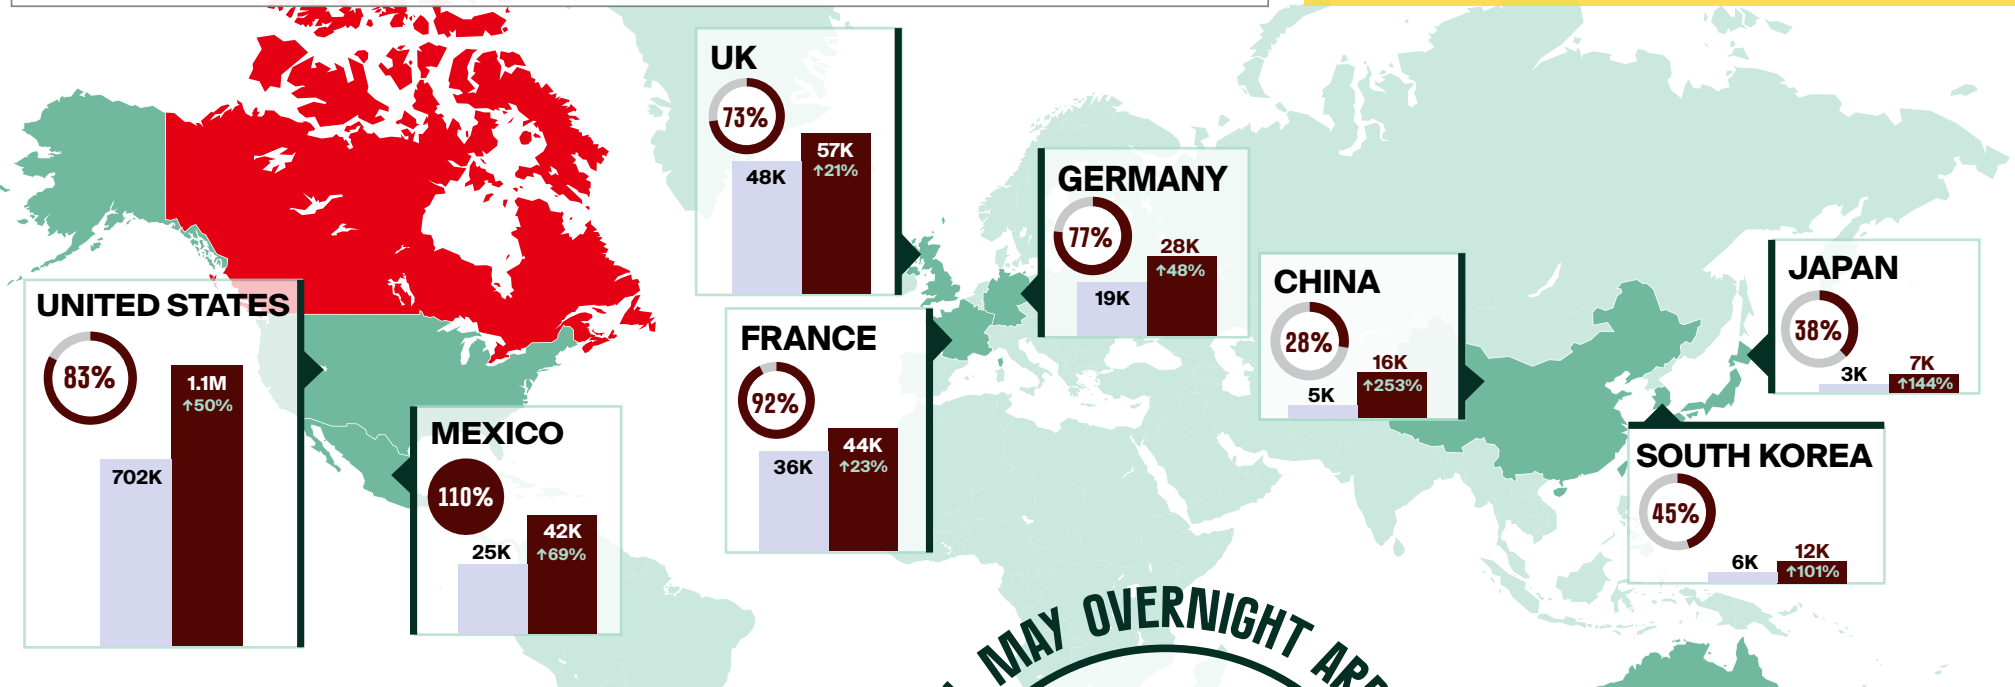

LEGEND

% current proportion of 2019 levels

Overnight arrivals

↓↑% = Percent change (%) compared to the same period in 2022

After reopening its borders to international travel in late summer 2021, Canada removed all COVID-19 border regulations on October 1, 2022.