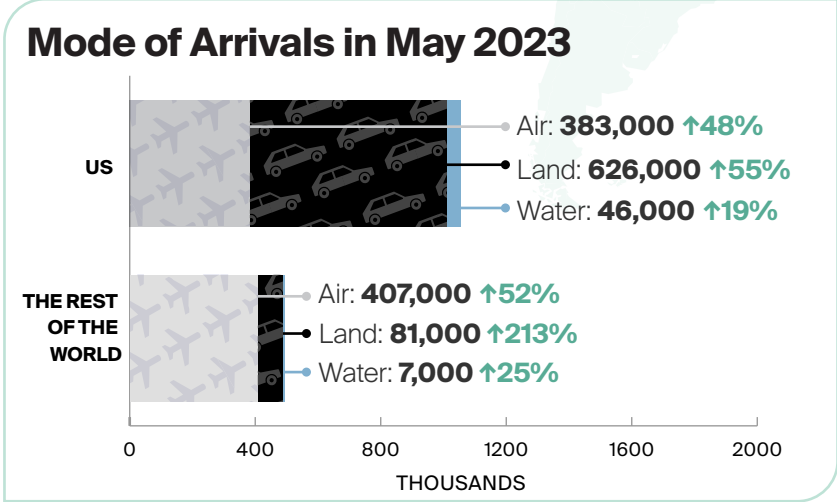

LEGEND

% current proportion of 2019 levels

Overnight arrivals

↓↑% = Percent change (%) compared to the same period in 2022

After reopening its borders to international travel in late summer 2021, Canada removed all COVID-19 border regulations on October 1, 2022.