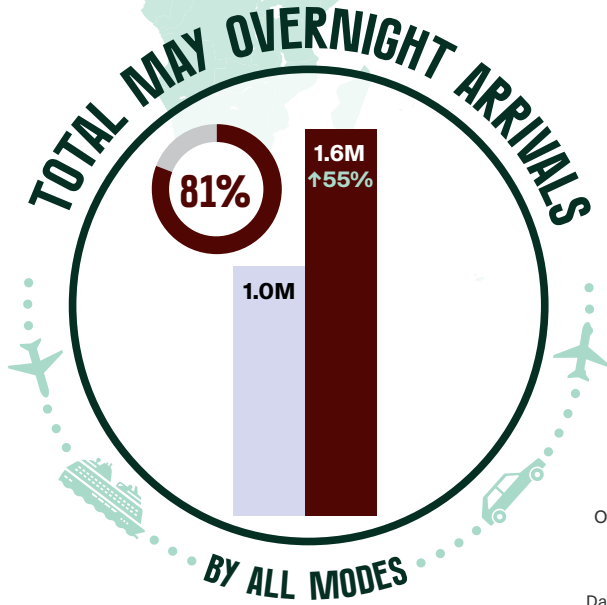

LEGEND

% current proportion of 2019 levels

Overnight arrivals

↓↑% = Percent change (%) compared to the same period in 2022

After reopening its borders to international travel in late summer 2021, Canada removed all COVID-19 border regulations on October 1, 2022.

Overnight arrivals are preliminary estimates and are subject to change.
 Infographic designed by @destinationcan
 For more information, visit www.Destinationcanada.com
 Data sources: Statistics Canada, Tables 24-10-0055-01 and 24-10-0053-01.