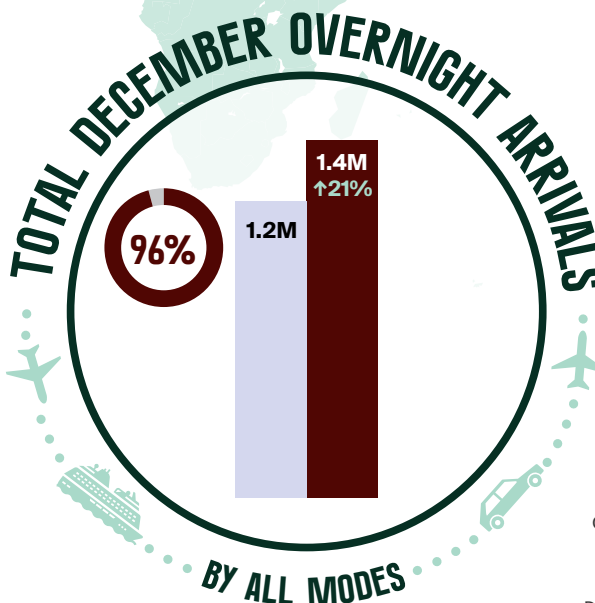

DECEMBER 2023

OVERNIGHT ARRIVALS AT A GLANCE

LEGEND

% current proportion of 2019 levels

Overnight arrivals

↓↑% = Percent change (%) compared to the same period in 2022

After reopening its borders to international travel in late summer 2021, Canada removed all COVID-19 border regulations on October 1, 2022.

UNITED STATES

MEXICO

UK

FRANCE

GERMANY

CHINA

JAPAN

SOUTH KOREA

AUSTRALIA

Mode of Arrivals in December 2023

Overnight arrivals are preliminary estimates and are subject to change.

Infographic designed by @destinationcan

For more information, visit www.destinationcanada.com