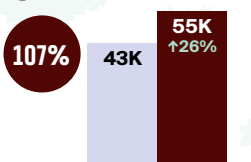

DECEMBER 2023

OVERNIGHT ARRIVALS AT A GLANCE

LEGEND

% current proportion of 2019 levels

Overnight arrivals

↓↑% = Percent change (%) compared to the same period in 2022

After reopening its borders to international travel in late summer 2021, Canada removed all COVID-19 border regulations on October 1, 2022.

UNITED STATES

MEXICO

UK

FRANCE

GERMANY

CHINA

JAPAN

SOUTH KOREA

AUSTRALIA

Mode of Arrivals in December 2023

Overnight arrivals are preliminary estimates and are subject to change.

Infographic designed by @destinationcan

For more information, visit www.destinationcanada.com

Data sources: Statistics Canada, Tables 24-10-0055-01 and 24-10-0053-01.