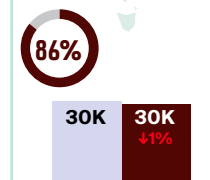

DECEMBER 2023

OVERNIGHT ARRIVALS AT A GLANCE

LEGEND

% current proportion of 2019 levels

Overnight arrivals

↓↑% = Percent change (%) compared to the same period in 2022

After reopening its borders to international travel in late summer 2021, Canada removed all COVID-19 border regulations on October 1, 2022.

UNITED STATES

MEXICO

UK

FRANCE

GERMANY

CHINA

JAPAN

SOUTH KOREA

AUSTRALIA

Mode of Arrivals in December 2023

Overnight arrivals are preliminary estimates and are subject to change.

Infographic designed by @destinationcan

For more information, visit www.destinationcanada.com

Data sources: Statistics Canada, Tables 24-10-0055-01 and 24-10-0053-01.