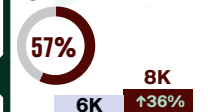

DECEMBER 2023

OVERNIGHT ARRIVALS AT A GLANCE

LEGEND

% current proportion of 2019 levels

Overnight arrivals

↓↑% = Percent change (%) compared to the same period in 2022

After reopening its borders to international travel in late summer 2021, Canada removed all COVID-19 border regulations on October 1, 2022.

UNITED STATES

MEXICO

UK

FRANCE

GERMANY

CHINA

JAPAN

SOUTH KOREA

AUSTRALIA

Mode of Arrivals in December 2023

Overnight arrivals are preliminary estimates and are subject to change.

Infographic designed by @destinationcan

For more information, visit www.destinationcanada.com

Data sources: Statistics Canada, Tables 24-10-0055-01 and 24-10-0053-01.