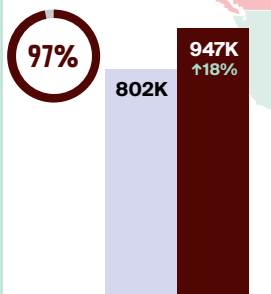

DECEMBER 2023

OVERNIGHT ARRIVALS AT A GLANCE

LEGEND

% current proportion of 2019 levels

Overnight arrivals

↓↑% = Percent change (%) compared to the same period in 2022

After reopening its borders to international travel in late summer 2021, Canada removed all COVID-19 border regulations on October 1, 2022.

UNITED STATES

MEXICO

UK

FRANCE

GERMANY

CHINA

JAPAN

SOUTH KOREA