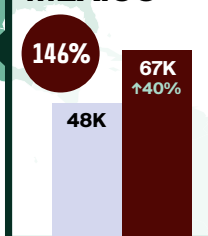

DECEMBER 2023

OVERNIGHT ARRIVALS AT A GLANCE

LEGEND

% current proportion of 2019 levels

Overnight arrivals

↓↑% = Percent change (%) compared to the same period in 2022

After reopening its borders to international travel in late summer 2021, Canada removed all COVID-19 border regulations on October 1, 2022.

UNITED STATES

MEXICO

UK

FRANCE

GERMANY

CHINA

JAPAN

SOUTH KOREA

AUSTRALIA

Mode of Arrivals in December 2023

Overnight arrivals are preliminary estimates and are subject to change.

Infographic designed by @destinationcan

For more information, visit www.destinationcanada.com

Data sources: Statistics Canada, Tables 24-10-0055-01 and 24-10-0053-01.