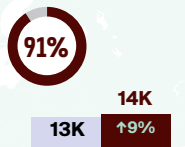

DECEMBER 2023

OVERNIGHT ARRIVALS AT A GLANCE

LEGEND

% current proportion of 2019 levels

Overnight arrivals

↓↑% = Percent change (%) compared to the same period in 2022

After reopening its borders to international travel in late summer 2021, Canada removed all COVID-19 border regulations on October 1, 2022.

UNITED STATES

MEXICO

UK

FRANCE

GERMANY

CHINA

JAPAN

SOUTH KOREA

AUSTRALIA

Mode of Arrivals in December 2023

Overnight arrivals are preliminary estimates and are subject to change.

Infographic designed by @destinationcan

For more information, visit www.destinationcanada.com

Data sources: Statistics Canada, Tables 24-10-0055-01 and 24-10-0053-01.