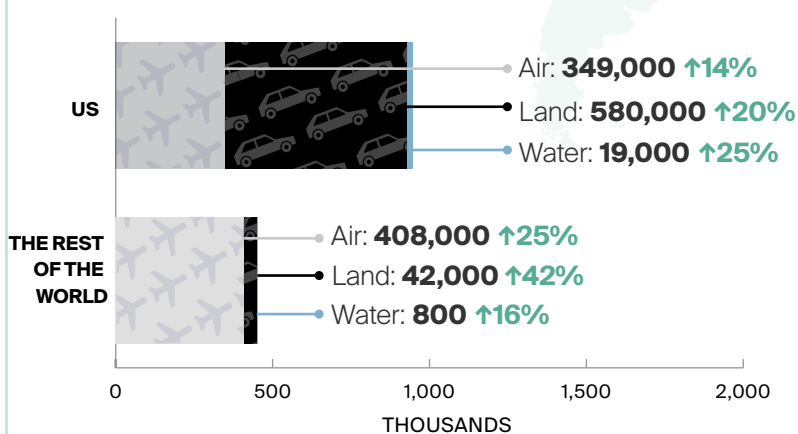

MEXICO

UK

FRANCE

GERMANY

CHINA

JAPAN

SOUTH KOREA

AUSTRALIA

Mode of Arrivals in December 2023