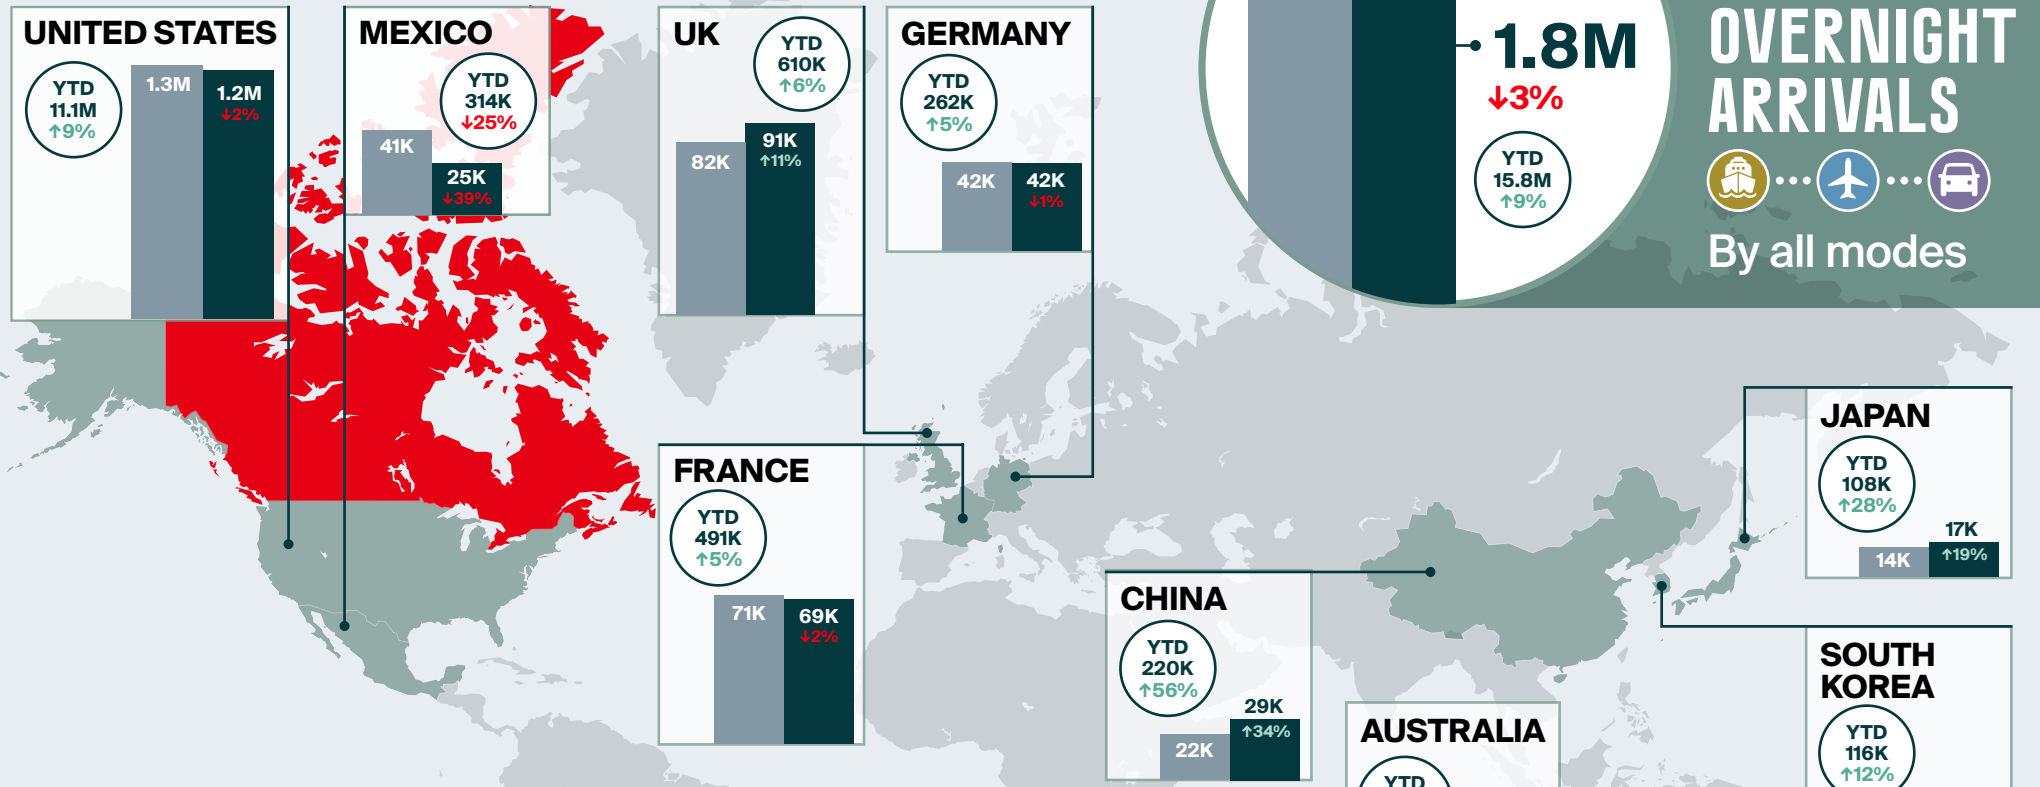

SEPTEMBER 2024 overnight arrivals at a glance

LEGEND

Mode of Arrivals in September 2024

Overnight arrivals are preliminary estimates and are subject to change.

Infographic designed by @destinationcan

For more information, visit www.Destinationcanada.com