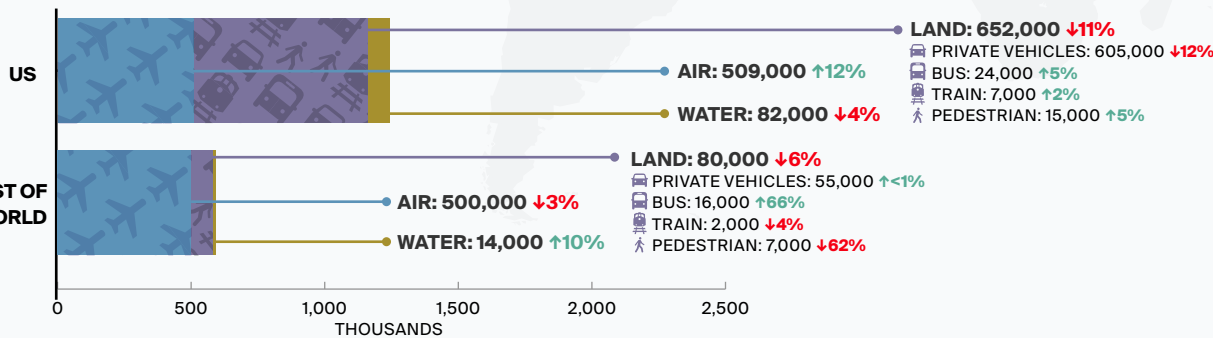

SEPTEMBER 2024 overnight arrivals at a glance

LEGEND

Mode of Arrivals in September 2024

Overnight arrivals are preliminary estimates and are subject to change.

Infographic designed by @destinationcan

For more information, visit www.Destinationcanada.com