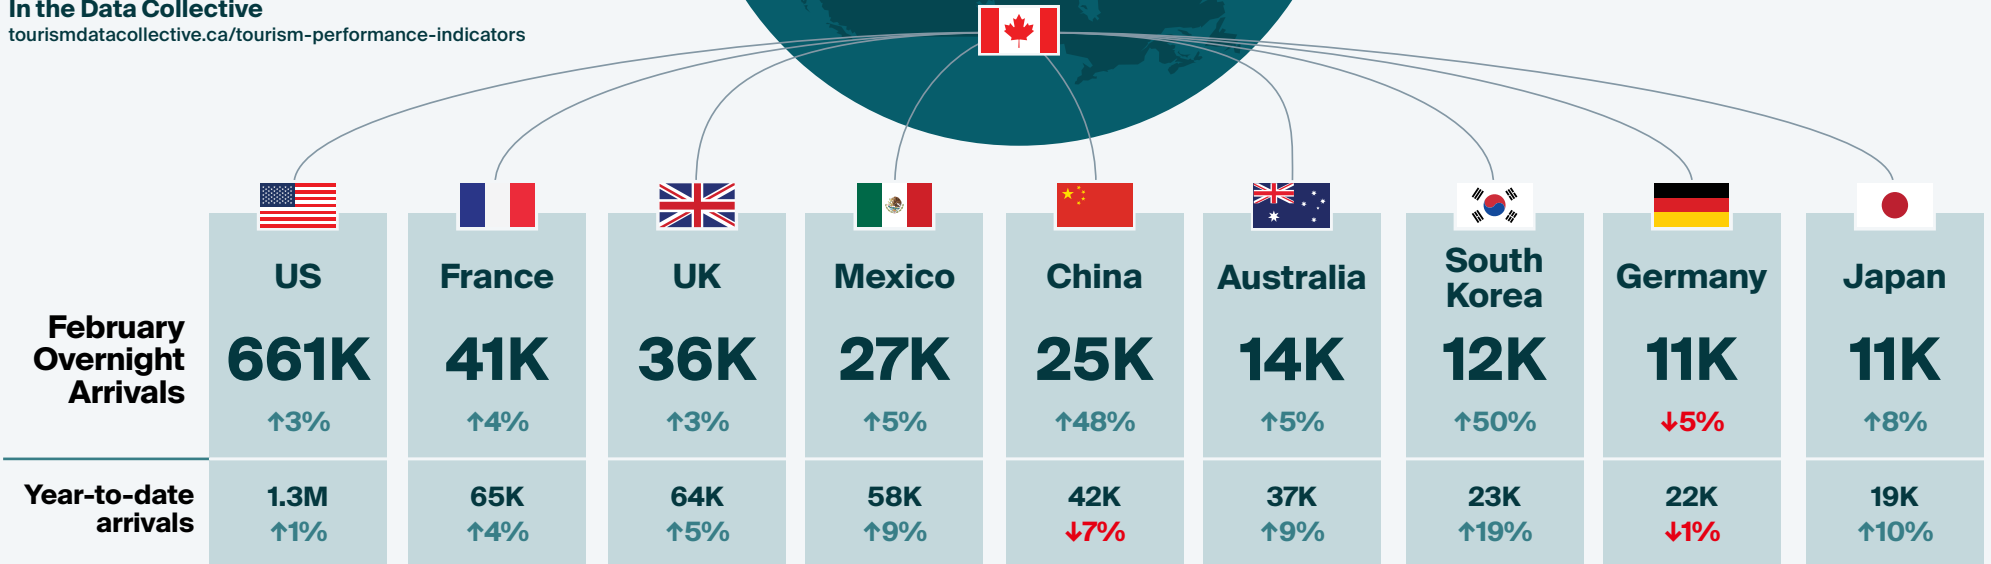

FEBRUARY 2026

Overnight Arrivals to Canada

Total February Overnight Arrivals

989K

↑5% compared to 2025
Year-to-date: 1.9M ↑2%

By all modes

LEGEND

↓↑ = Percent change (%) compared to the same period in 2025

Explore more
In the Data Collective
tourismdatacollective.ca/tourism-performance-indicators

Mode of Arrivals in February 2026

Overnight arrivals are preliminary estimates and are subject to change.

Data sources: Statistics Canada, Tables 24-10-0055-01 and 24-10-0053-01.