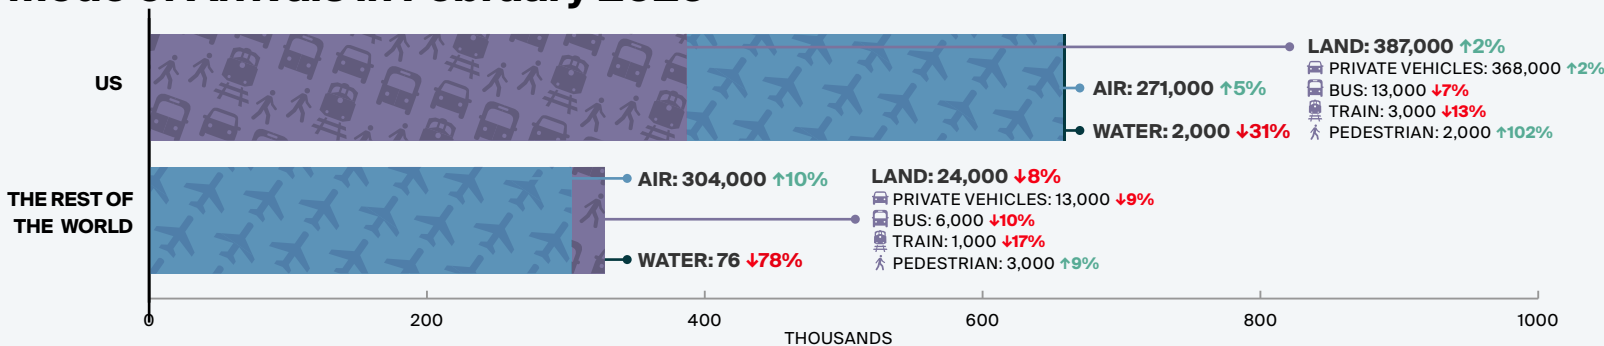

FEBRUARY 2026

Overnight Arrivals to Canada

Total February Overnight Arrivals

989K

↑5% compared to 2025
Year-to-date: 1.9M ↑2%

By all modes

LEGEND

↓↑ = Percent change (%) compared to the same period in 2025

Explore more
In the Data Collective
tourismdatacollective.ca/tourism-performance-indicators

Mode of Arrivals in February 2026

Overnight arrivals are preliminary estimates and are subject to change.

Data sources: Statistics Canada, Tables 24-10-0055-01 and 24-10-0053-01.