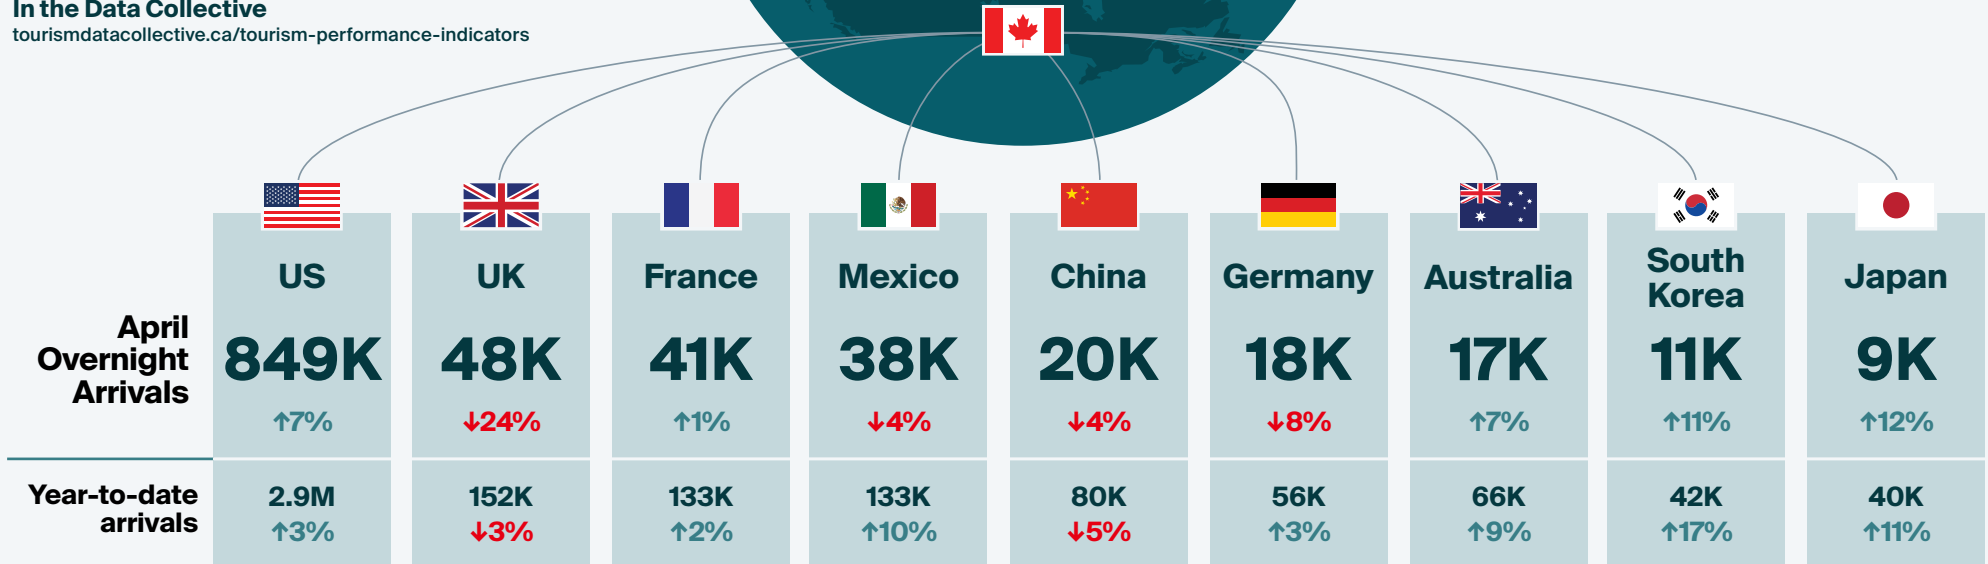

APRIL 2026

Overnight Arrivals to Canada

Total April Overnight Arrivals

1.3M

↑2% compared to 2025
Year-to-date: 4.3M ↑3%

By all modes

LEGEND

↓↑ = Percent change (%) compared to the same period in 2025

Explore more
In the Data Collective
tourismdatacollective.ca/tourism-performance-indicators

Mode of Arrivals in April 2026

Overnight arrivals are preliminary estimates and are subject to change.

Data sources: Statistics Canada, Tables 24-10-0055-01 and 24-10-0053-01.